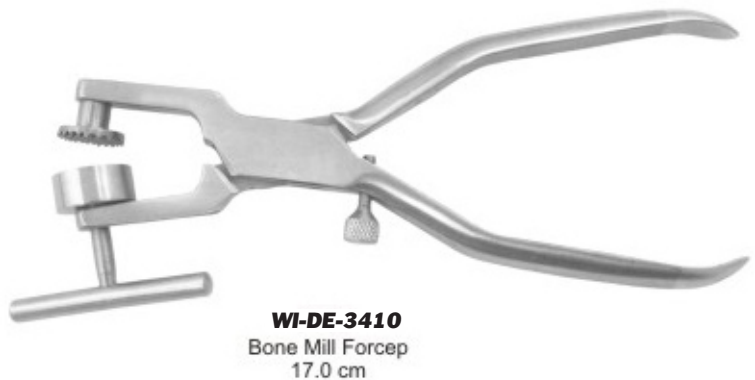

**Cement Spatula Set of 4**

**Art#** WI-DE-810

**Detail:** Manufactured for Optimal results and Precision. Same as Picture Cement Spatula Premium Instruments Stainless Steel. Polish to high Standard Finish. Cement Spatula Single Ended, Length: 17.3cm. Spatula Length: 4.4cm, Spatula Width: 0.9cm.

**Art#** WI-DE-3303

**Size:** 3"  
**Detail:** Scaler, single-ended

**SCALERS**

**Art#** WI-DE-3304

**Size:** 6"  
**Detail:** Scaler, single-ended

**SCALERS**

**Art#** WI-DE-3305

**Size:** 8"  
**Detail:** Scaler, single-ended

**SCALERS**

**Art#** WI-DE-3306

**Detail:** SMITCHELL provisional prosthesis lifter