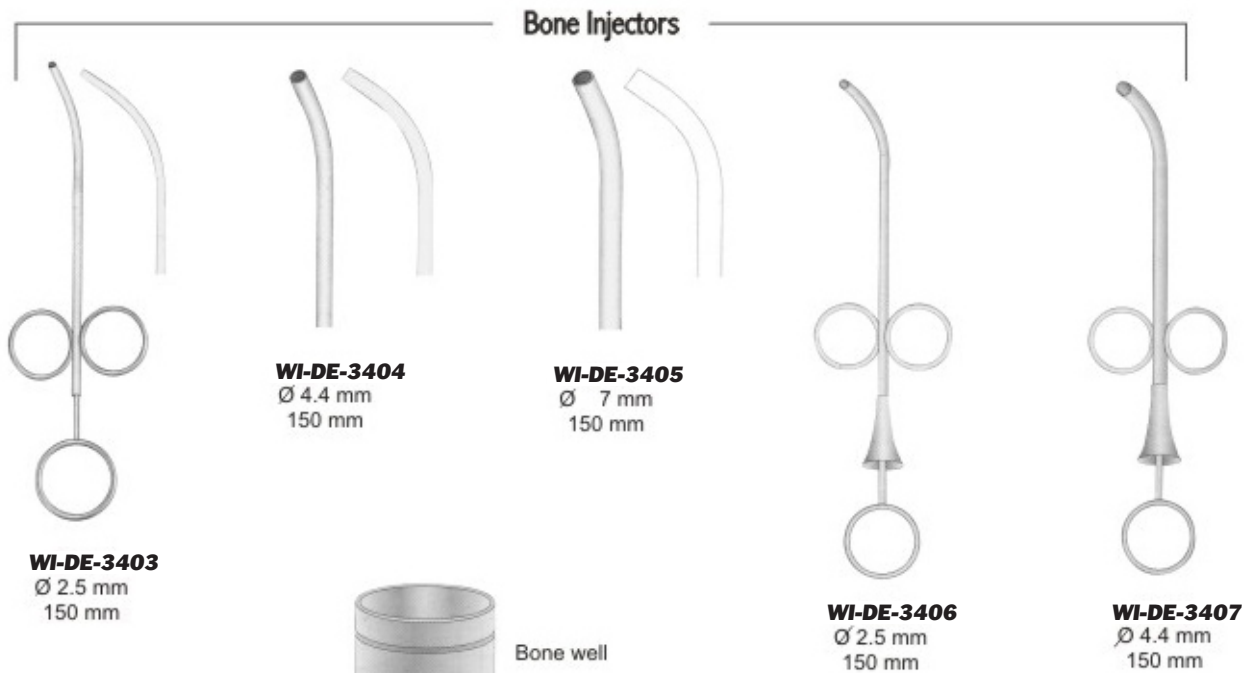

**Cement Spatula Set of 4**

**Art#** WI-DE-810

**Detail:** Manufactured for Optimal results and Precision. Same as Picture Cement Spatula Premium Instruments Stainless Steel. Polish to high Standard Finish. Cement Spatula Single Ended, Length: 17.3cm. Spatula Length: 4.4cm, Spatula Width: 0.9cm.

# SCALER

**SCALERS**

**Art#** WI-DE-3301

**Detail:** Scaler, H6/H7 slight angulation

**SCALERS**

**Art#** WI-DE-3302

**Detail:** Provisional prosthesis lifter

**SCALERS**

**Art#** WI-DE-3303

**Size:** 3"  
**Detail:** Scaler, single-ended

**SCALERS**

**Art#** WI-DE-3304

**Size:** 6"  
**Detail:** Scaler, single-ended

**SCALERS**

**Art#** WI-DE-3305

**Size:** 8"  
**Detail:** Scaler, single-ended

**SCALERS**

**Art#** WI-DE-3306

**Detail:** SMITCHELL provisional prosthesis lifter